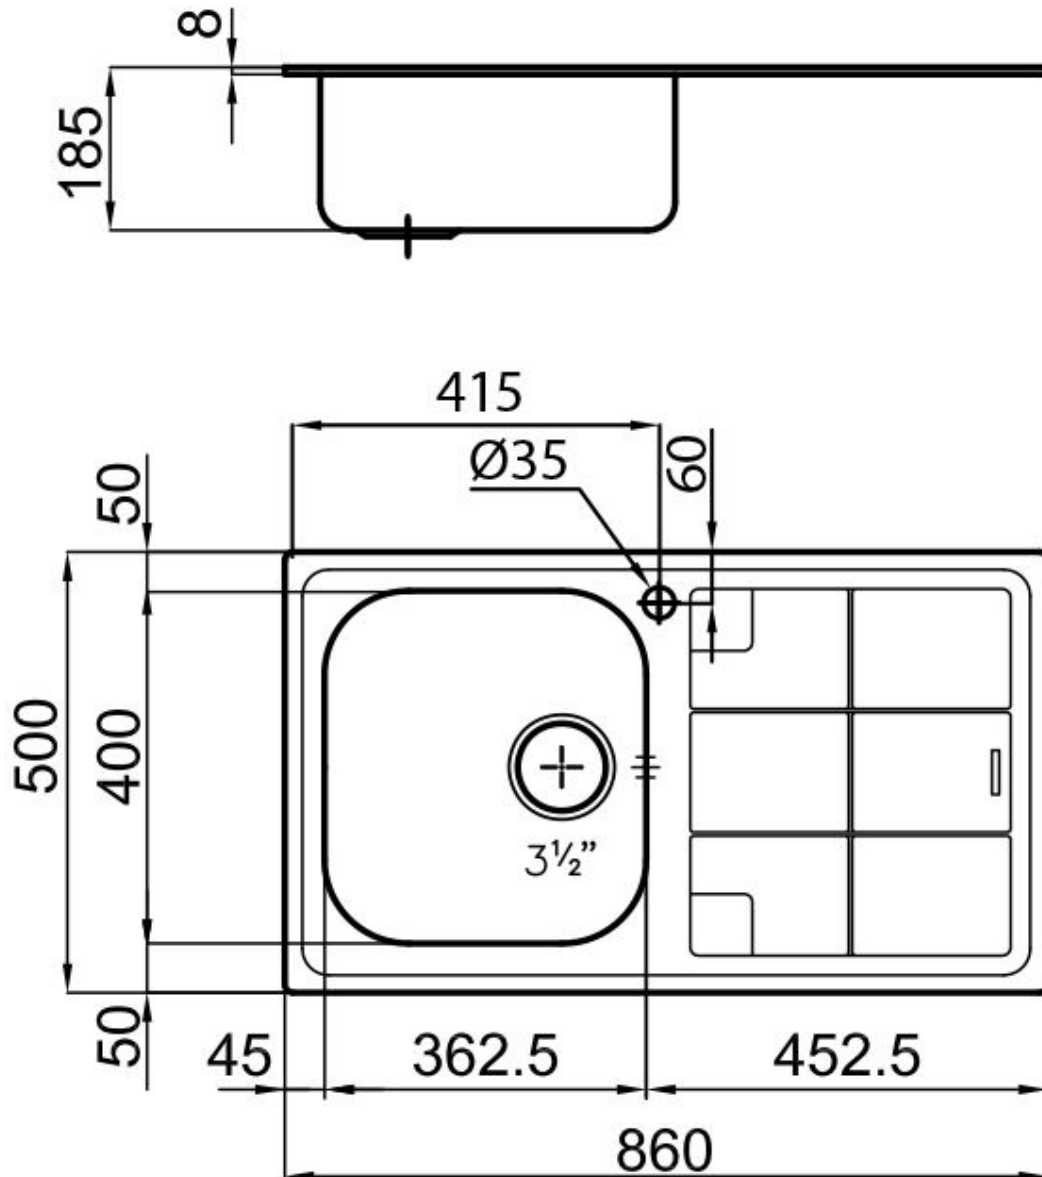

Sink F300

Bowl on the right

Kitchen Sinks

Code: 1351 061

DETAILS

Edge/Installation Type Standard (8 mm Edge)

Material AISI 304 stainless steel

Texture Foster brushed

Base 45 cm

Dimensions 860x500 mm

Standard fittings Fixing hooks, gasket, drain, overflow and siphon, boxed packing

Mixer holes 1 standard hole

Built-in hole 840 x 480 mm

Drainer Yes

Width 86 cm

Bowl dimension 362,5x400mm

Number of bowls 1 bowl

Waste fitting 3,5" drain

FEATURES

Added value Foster uses steel thicknesses higher than those used on average by other manufacturers. This is how, thanks to our long experience, we know how to make sinks of superior quality and with a better resistance to aging.

Basket 3,5" waste fitting The drain is equipped with a large 3.5" drain, with the practical basket cap that prevents the discharge of solid parts.

Sliding brackets

TECHNICAL DATA

OPTIONAL ACCESSORIES

Glass chopping board
8631 300